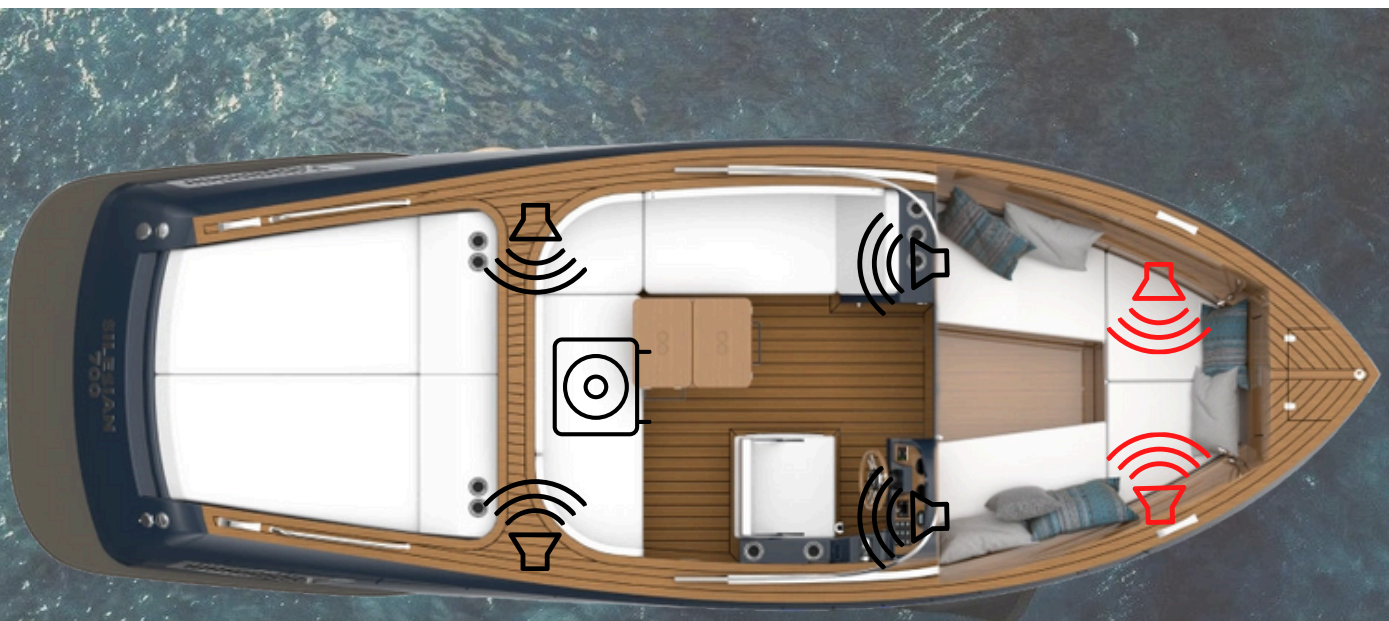

The Silsian 700 is equipped with a **dedicated audio system** featuring top-of-the-line Hertz speakers, ensuring an exceptional sound experience. Owners can choose between a standard or premium version, tailored to their preferences. Whether you're cruising or anchored, this advanced system guarantees **crystal-clear audio** for ultimate entertainment, keeping you connected and immersed in the moment, no matter where your journey takes you.

STANDARD	PREMIUM	HIGH END
200 WATTS	400 WATTS:	CUSTOM ERYK S SPEAKERS +
4X FULLRANGE SPEAKERS	6X FULLRANGE SPEAKERS	POWER AMPS
6.5 RADIO HMR-15 ,	6.5 1X ACTIVE SUBWOOFER	1000 WATTS
4X 50WATTS,	(POWER AMP)	
HERTZ	HMR-50 RADIO,	
	HERTZ