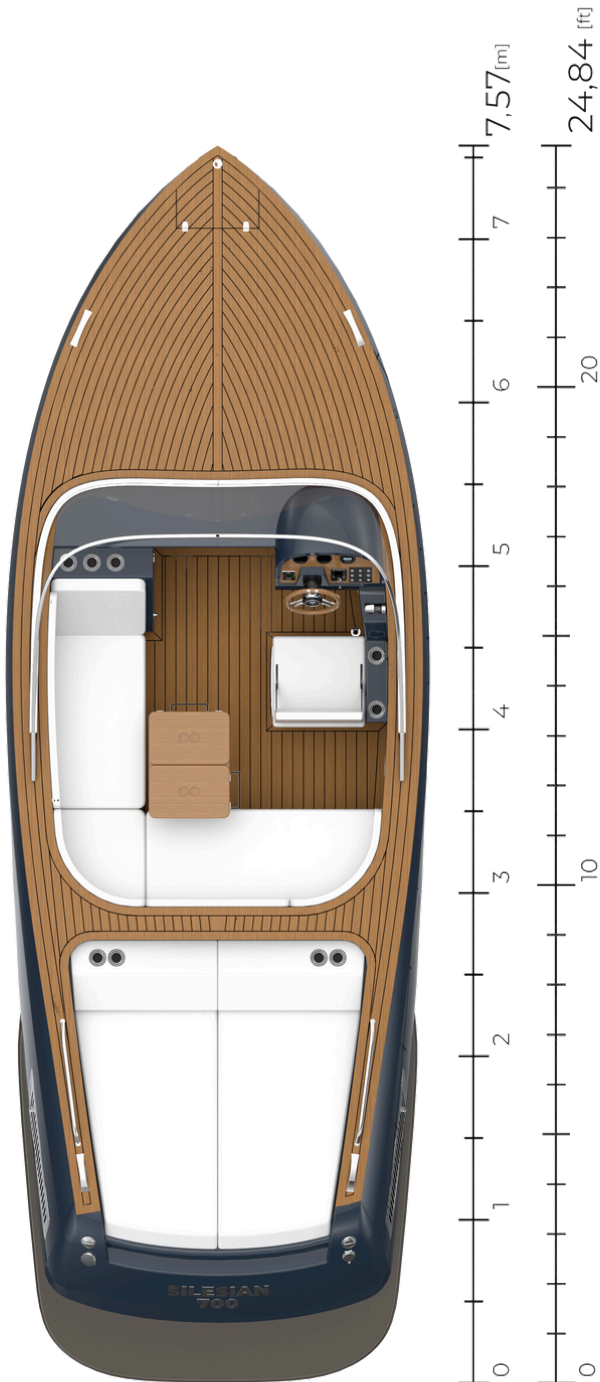

Technical specifications

The Silsian 700 can be tailored to your unique preferences. From bespoke interiors to personalized technology, every aspect can be customized to reflect your vision of luxury and style, ensuring a truly unique yachting experience.

design class: C

up to 0.5 m draft

crew of 6

max speed 35 knots

engine: diesel, petrol,
electric

Basic colors:

Premium colors:

(full ral)