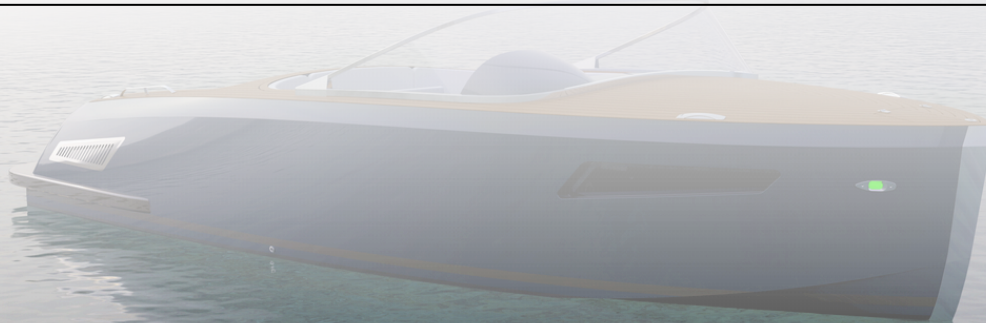

EQUIPMENT

Safety	STANDARD	PREMIUM	HIGH END
LIFE JACKETS	<i>1 piece standard</i>	<i>2 braces pieces</i>	<i>6 braces pieces</i>
LIFEBUOYS	1	1	1
BOUNCERS (NAVY BLUE)	2	4	4
FIRE EXTINGUISHER	1	2	2
STRABISMUS PUMP	1	1	1
FIRST AID KIT	1	1	1
MOORINGS	2	4	4
ACOUSTIC SIGNAL	1	1	1
PYROTECHNICS	0	0	1
ANCHOR	1	1	1
DESCENDING LADDER	0	1	1
EXTERNAL LIGHTING	1	1	1
ANTIFOULING	0	1	<i>1 Hard Antifouling from GSA</i>
BATTERY	1	2	2
ALARM	YES	YES with phone notification	YES with phone notification
Navi			
GPS	0	1	1
ECHO SOUNDER	1	1	1
COMPASS	1	1	1
PLOTTER	0	0	1
VHF RADIO	0	1	1
Comfort			
AUDIO	0	<i>Eryk S Concept</i>	<i>custom</i>
LIGHTING	<i>standard</i>	<i>LED</i>	<i>custom</i>
FRESH WATER SHOWER (50L)	0	1	1
BATHING PLATFORM	0	1	1
OVERBOARD SHOWER	1	1	1
PULLING HANDLE FOR TOWED OBJECTS	0	1	1
REFRIGERATOR	0	1	1
220 V CONVERTER	0	0	1
USB	2	4	6
SET OF EXTERNAL MATTRESSES	1	1	<i>material: custom</i>
COCKPIT TABLE	1	1	1
THRUSTER	0	1	1
ZIPWAKE SET	0	0	1
Interior			
SET OF MATTRESSES AND PILLOWS INTERNAL	<i>without cushions</i>	1	1
USB	1	2	2
LIGHTING	<i>Standard</i>	<i>Led</i>	<i>custom</i>
TV	0	0	1