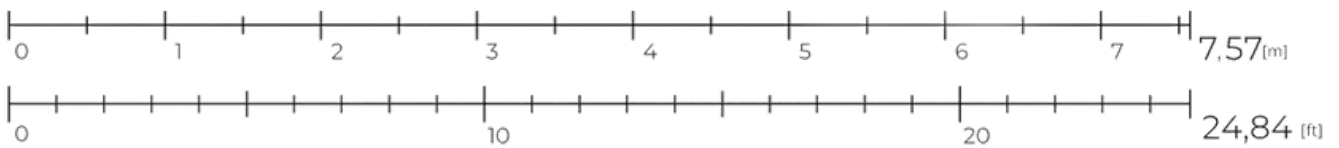

Interior

The interior of the Silesian 700 is a masterpiece of elegance and comfort, offering a perfect blend of luxury and functionality. Every element has been thoughtfully designed to create a refined and welcoming space, where modern sophistication meets timeless craftsmanship.

The cabin features high-quality materials throughout, **with rich wood finishes, polished stainless steel accents, and luxurious fabrics** that elevate the ambiance. Spacious and well-organized, the layout ensures maximum comfort and convenience, whether you're enjoying a weekend getaway or a longer journey at sea.

The seating and lounging areas are upholstered in **premium materials**, offering a cozy yet stylish environment. The carefully crafted furniture combines comfort with practicality, making the interior both aesthetically pleasing and functional.

	STANDARD	PREMIUM	HIGH END
SET OF MATTRESSES AND PILLOWS INSIDE	0	1	1
USB	1	2	2
LIGHTING	standard	LED	custom
TV	0	0	1
TEXTIL	Spradling Diamand ☐	Spradling Nautilus ☒	Spradling Zander ☒
SOUNDPROOF	NO	YES	YES